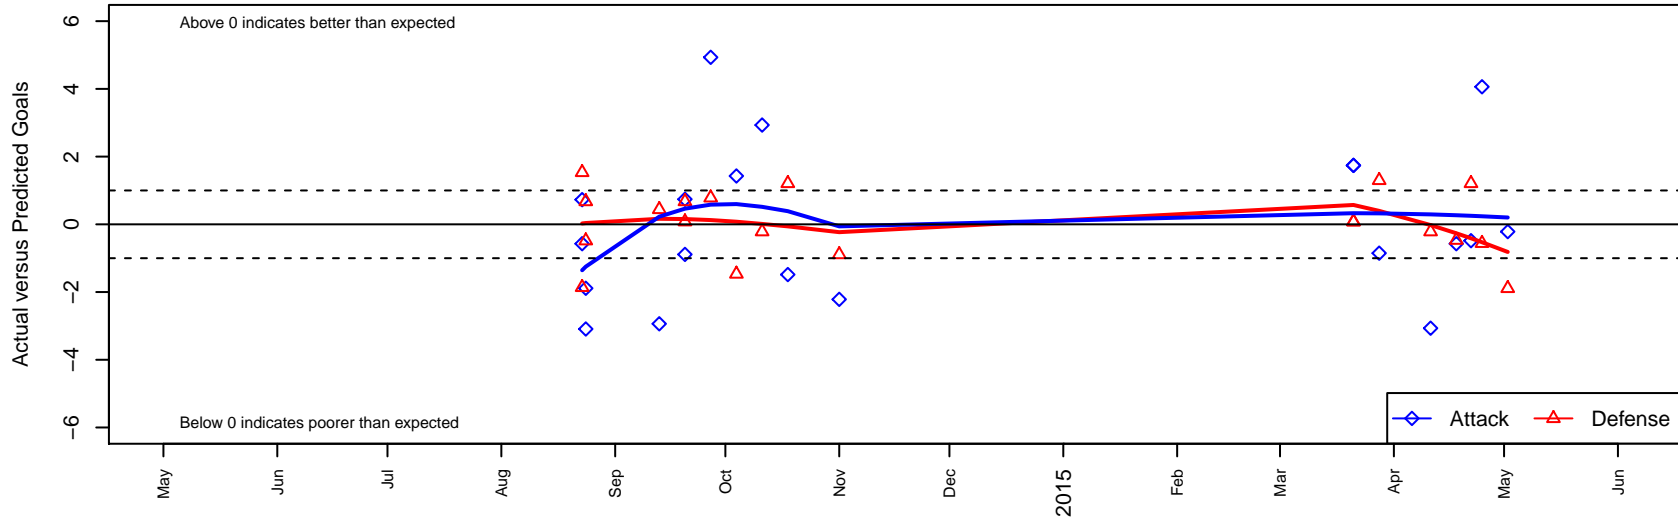

SSC Shadow Elite Krum G02

Spokane SC Shadow
 Spokane Valley, WA
 G02 total strength=440
 attack=0.37 defense=0.22
 fall league = NWL U12
 spr league = Spr NWL U12

alt names used:
 GU12 SSC SHADOW ELITE-KRUM
 SSC SHADOW GU12 KRUM (WA)
 SSC SHADOW ELITE-KRUM

Venues played:
 2014 River City Challenge U12
 2014 NWL U12
 2014 Spr NWL U12

SSC Shadow Elite Krum G02
 Dots are actual minus expected GF (blue circles) and GA (red triangles).
 Blue line is smoothed change in attack strength. Red is smoothed change in defense strength.

**attack and defense variance (black dot)
relative to other teams
and top 10 in region**

**attack and defense rating
relative to others at age
and all opponents in last 13 months**

Performance relative to 13 month average