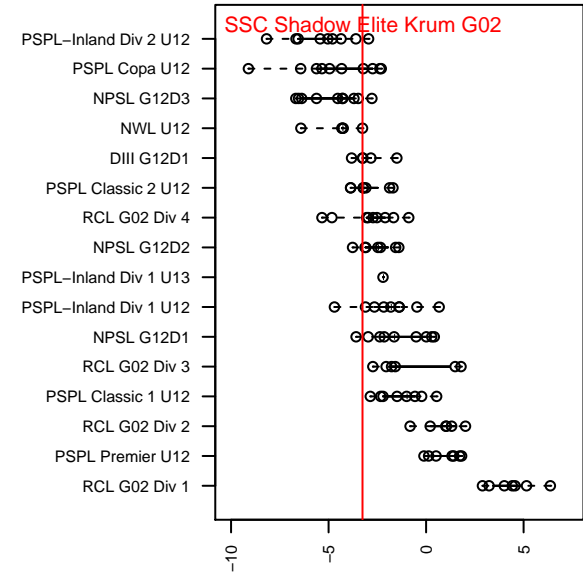

SSC Shadow Elite Krum G02

Spokane SC Shadow
 Spokane Valley, WA
 G02 total strength=440
 attack=0.37 defense=0.22
 fall league = NWL U12
 spr league = Spr NWL U12

alt names used:
 GU12 SSC SHADOW ELITE-KRUM
 SSC SHADOW GU12 KRUM (WA)
 SSC SHADOW ELITE-KRUM

Venues played:
 2014 River City Challenge U12
 2014 NWL U12
 2014 Spr NWL U12

SSC Shadow Elite Krum G02
 Dots are actual minus expected GF (blue circles) and GA (red triangles).
 Blue line is smoothed change in attack strength. Red is smoothed change in defense strength.

**attack and defense variance (black dot)
relative to other teams
and top 10 in region**

**attack and defense rating
relative to others at age
and all opponents in last 13 months**

Performance relative to 13 month average