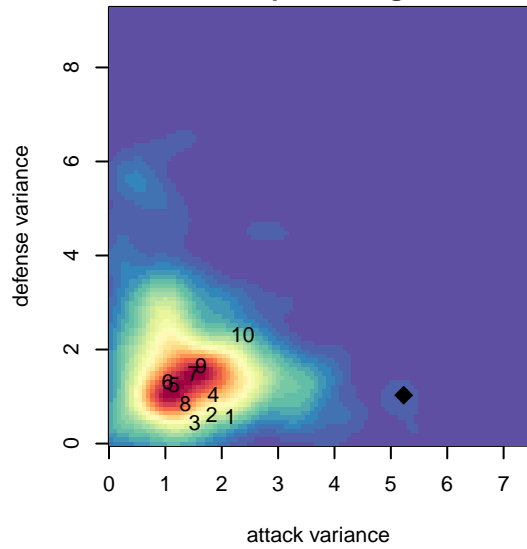

SSC Shadow Elite Krum G02

Spokane SC Shadow
 Spokane Valley, WA
 G02 total strength=440
 attack=0.37 defense=0.22
 fall league = NWL U12
 spr league = Spr NWL U12

alt names used:
 GU12 SSC SHADOW ELITE-KRUM
 SSC SHADOW GU12 KRUM (WA)
 SSC SHADOW ELITE-KRUM

Venues played:
 2014 River City Challenge U12
 2014 NWL U12
 2014 Spr NWL U12

SSC Shadow Elite Krum G02
 Dots are actual minus expected GF (blue circles) and GA (red triangles).
 Blue line is smoothed change in attack strength. Red is smoothed change in defense strength.

**attack and defense variance (black dot)
relative to other teams
and top 10 in region**

**attack and defense rating
relative to others at age
and all opponents in last 13 months**

Performance relative to 13 month average